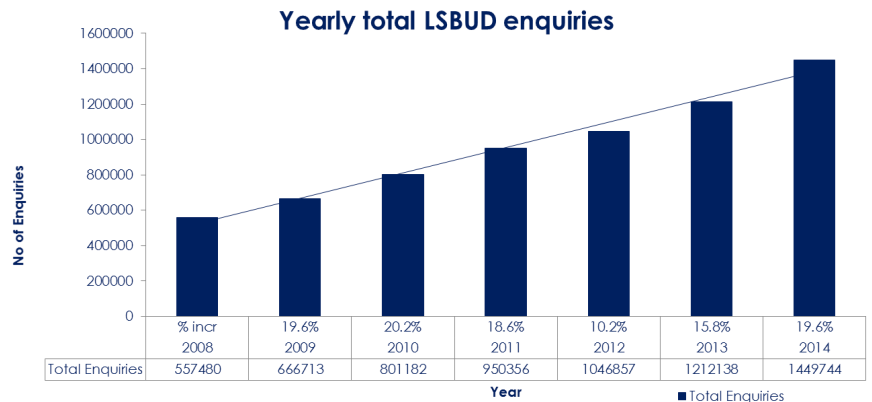

VATTENFALL

New member - Vattenfall

LSBUD is also pleased to welcome Vattenfall as the latest company to join its service.

Vattenfall is one of Europe's largest generators of electricity and the largest producer of heat and will have its assets protected through the service.

New member - Lightsource SPV 107

Lightsource is the UK's leading solar energy company.

Lightsource has established a proven and unrivalled track record in the design, installation and management of solar PV projects across the country.

Please look out for these new Members in your LSBUD responses.

Continued Growth of Enquiries

LSBUD is pleased to announce another record year for enquiry numbers so thank you for your continued diligent searching.